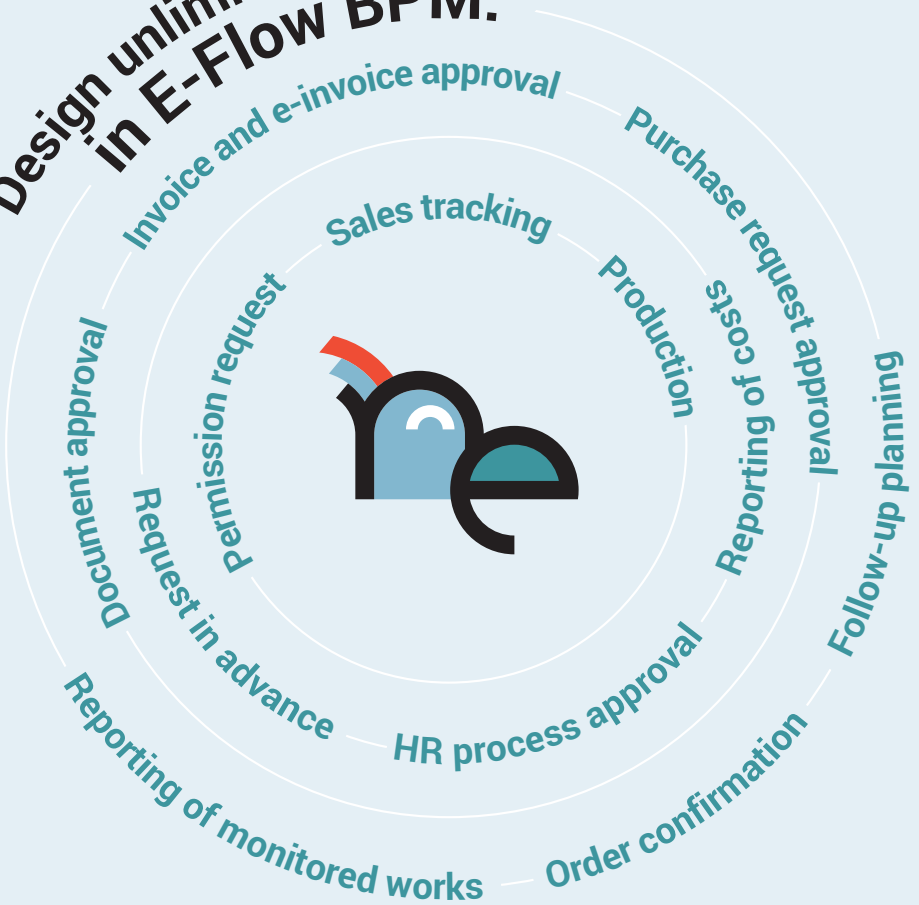

Privileges of Your Business with e-flowBPM®

Kanban Board

With visual tool support, you can manage project processes, improve workflow, simplify team communication and balance workload.

Gantt Chart

By visualizing the project schedule, you can control the planning, management and monitoring of processes.

Timeline Template

You can plan your processes by creating timelines of events, tasks and actions specific to your project.

Powerful Integration

You can easily integrate it into your existing ERP application.

Approval Mechanism

You can automate your manual business processes that require approval.

Reporting and Analysis

With the advantage of fast analysis and instant reporting, you can set the right strategic goals.

Design unlimited processes in E-Flow BPM.

No-code removes the barrier of “coding” between ideas and solutions.

In no-code applications, you can quickly design business processes without having coding knowledge.