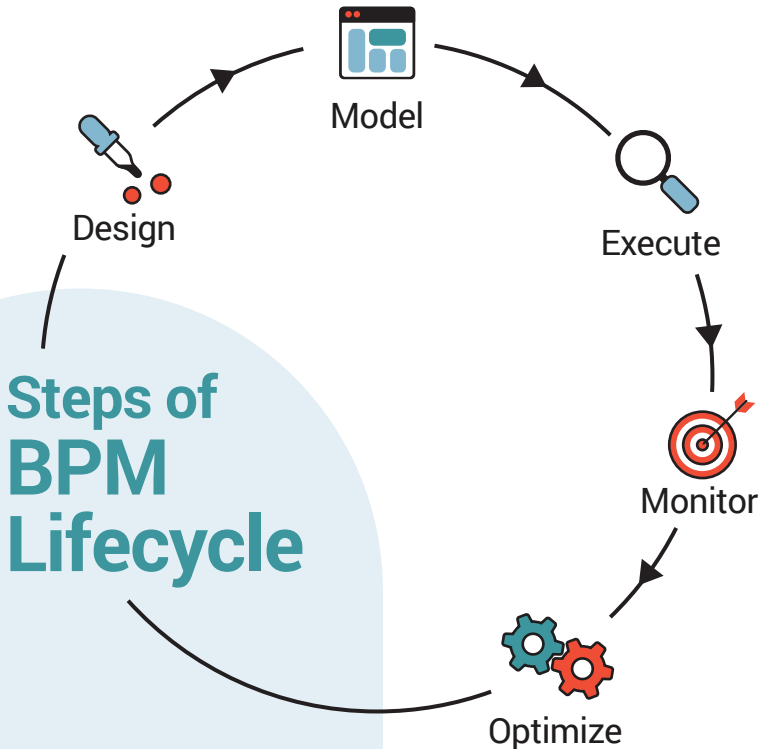

Are you ready
to meet the limitless
world of Netoloji?

 **netoloji**®

Think Limitless, Create With **No-Code**.

What is BPM?

Business Process Management (BPM) systems are at the heart of the digital transformation of businesses. Business processes are a set of steps, tasks and activities that make up the functioning of an organization. These systems digitize the business processes of organizations for more effective and efficient management, and provide modeled in such a way.

Why? e-flowBPM®

Possible to
Process
Management with

- **Easy**
- **Safe**
- **Limitless**

E-Flow BPM is a platform where you can easily design business processes with its "drag-and-drop" structure.

With E-Flow, you can design a workflow process compatible with the number of users and business process for organisations of different scales and start using it instantly. You can also reshape it according to your changing needs. You can use the ready-made processes of E-Flow BPM with low investment cost, or you can adapt them to your own needs.

Think Limitless, Create With *No-Code*.

Our Distinctive Features

**Drag-and-Drop
Technology**

**Artificial
Intelligence
Integration (AI)**

**Mobile
Application**

**ERP
Integration**

**Cloud
Model**

**Web and Mobile
Compatible**

Drag-and-Drop Technology

You can manage your business processes quickly and effectively with E-Flow's drag-and-drop structure without any coding knowledge.

Artificial Intelligence (AI)

With E-Flow's ChatGPT integration, you can access ready-made processes, increase the efficiency of your business processes and make your business more flexible and competitive.